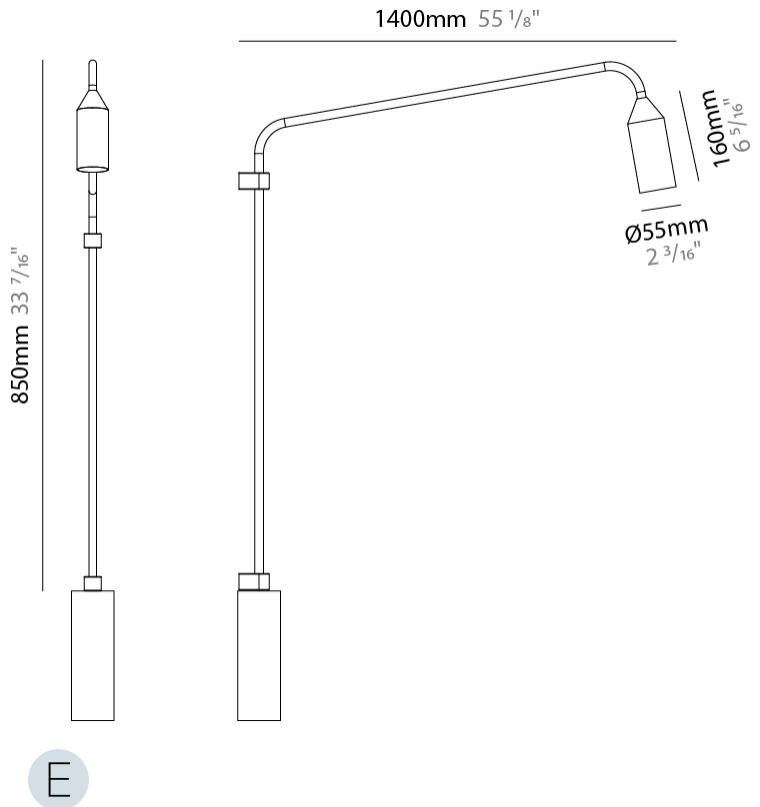

GENERAL

Series: Flamingo
Brand: Platek
Division: Exterior
Mounting Type: Surface
Mounting Location: Wall
Subcategory: Downlight

PHYSICAL

Shape: Abstract
Diameter (mm): 55
Diameter (in): 2 3/16
Height (mm): 850
Height (in): 33 7/16
Extension (mm): 1400
Extension (in): 55 1/8
Light Distribution: Direct
Weight (kg): 5
Weight (lbs): 11
Installation Requirement: Waterproof J-Box is included
Screws: No visible screws
Diffuser: Frosted Methacrylate - 2mm
Fixture Finish: BLK / WHI / COR
Fixture Material: Aluminum
Upon Request: Finishes - Anthracite, Bronze

ELECTRICAL

Lamp Type: LED
Input Wattage (W): 9
Total Output Wattage (W): 1.5
Dimming: Non-Dimmable / 0-10V Dimming
Driver Included: No
Driver Location: Remote
Driver Type: Constant Voltage - Universal
Driver Class: Class 2
Housing: ENCP5
Input Voltage (V): 120 - 277
Constant Voltage (V): 24

LED

Number of LEDs: 1
Color Temperature (°K): 3000
Max. Delivered Lumen (lm): 385
Nominal Lumen (lm): 705
CRI: >80 CRI
Lamp Life (hrs): 60000

OPTICAL

Optic°: 76
Beam Angle: Diffused

RATINGS AND CERTIFICATIONS

Certified By: Certified for North American Standards
IP rating: IP65
IK Rating: IK06
Bug Rating: B0 U0 G0
Upon Request: Higher Maximum Ambient Temperature