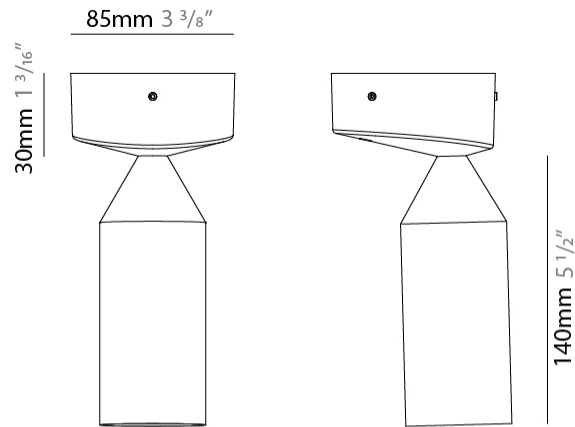

E9C092-

base number   Finish
Options

1. To build a product code in our configurator select the specify button on the base model # product page
2. To build a manual product code on this datasheet choose from the options listed below in blue font and add the suffix to the base model #

GENERAL

Series: Flamingo
Brand: Platek
Division: Exterior
Mounting Type: Surface
Mounting Location: Ceiling
Subcategory: Downlight

PHYSICAL

Shape: Abstract
Diameter (mm): 55
Diameter (in): 2 ³/₁₆
Height (mm): 170
Height (in): 6 ¹¹/₁₆
Extension (mm): 450
Extension (in): 17 ¹¹/₁₆
Light Distribution: Direct
Weight (kg): 0.6
Weight (lbs): 1.3
Screws: No visible screws
Diffuser: Frosted Methacrylate - 2mm
Fixture Finish: [BLK / WHI / COR](#)
Fixture Material: Aluminum
Upon Request: Finishes - Anthracite, Bronze

ELECTRICAL

Lamp Type: LED
Input Wattage (W): 9
Total Output Wattage (W): 7
Dimming: Non-Dimmable / 0-10V Dimming
Driver Included: No
Driver Location: Remote
Driver Type: Constant Voltage - Universal
Driver Class: Class 2
Input Voltage (V): 120 - 277
Constant Voltage (V): 24

LED

Number of LEDs: 1
Color Temperature (°K): 3000
Max. Delivered Lumen (lm): 385
Nominal Lumen (lm): 705
CRI: >80 CRI
Lamp Life (hrs): 60000

OPTICAL

Optic°: 76
Beam Angle: Diffused

RATINGS AND CERTIFICATIONS

Certified By: Certified for North American Standards
IP rating: IP65
IK Rating: IK06
Bug Rating: B0 U0 G0
Upon Request: Higher Maximum Ambient Temperature