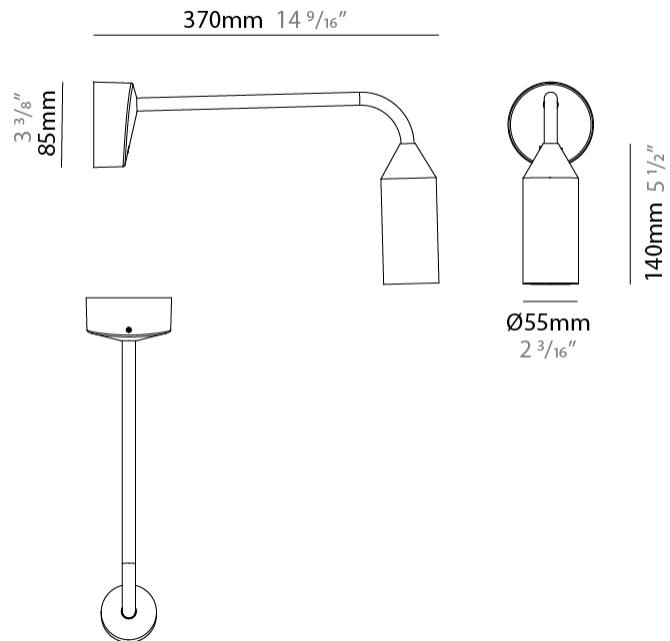

base number _____
Finish Options _____

1. To build a product code in our configurator select the specify button on the base model # product page
2. To build a manual product code on this datasheet choose from the options listed below in blue font and add the suffix to the base model #

GENERAL

Series: Flamingo
Brand: Platek
Division: Exterior
Mounting Type: Surface
Mounting Location: Wall
Subcategory: Downlight

PHYSICAL

Shape: Abstract
Diameter (mm): 55
Diameter (in): 2 3/16
Height (mm): 800
Height (in): 31 1/2
Extension (mm): 370
Extension (in): 14 9/16
Light Distribution: Direct
Weight (kg): 1
Weight (lbs): 2.2
Screws: No visible screws
Diffuser: Frosted Methacrylate - 2mm
Fixture Finish: [BLK](#) / [WHI](#) / [COR](#)
Fixture Material: Aluminum
Upon Request: Finishes - Anthracite, Bronze

ELECTRICAL

Lamp Type: LED
Input Wattage (W): 9
Total Output Wattage (W): 7.5
Dimming: Non-Dimmable / 0-10V Dimming
Driver Included: No
Driver Location: Remote
Driver Type: Constant Voltage - Universal
Driver Class: Class 2
Input Voltage (V): 120 - 277
Constant Voltage (V): 24

LED

Number of LEDs: 1
Color Temperature (°K): 3000
Max. Delivered Lumen (lm): 385
Nominal Lumen (lm): 705
CRI: >80 CRI
Lamp Life (hrs): 60000

OPTICAL

Optic°: 76
Beam Angle: Diffused

RATINGS AND CERTIFICATIONS

Certified By: Certified for North American Standards
IP rating: IP65
IK Rating: IK06
Bug Rating: B0 U0 G0
Upon Request: Higher Maximum Ambient Temperature