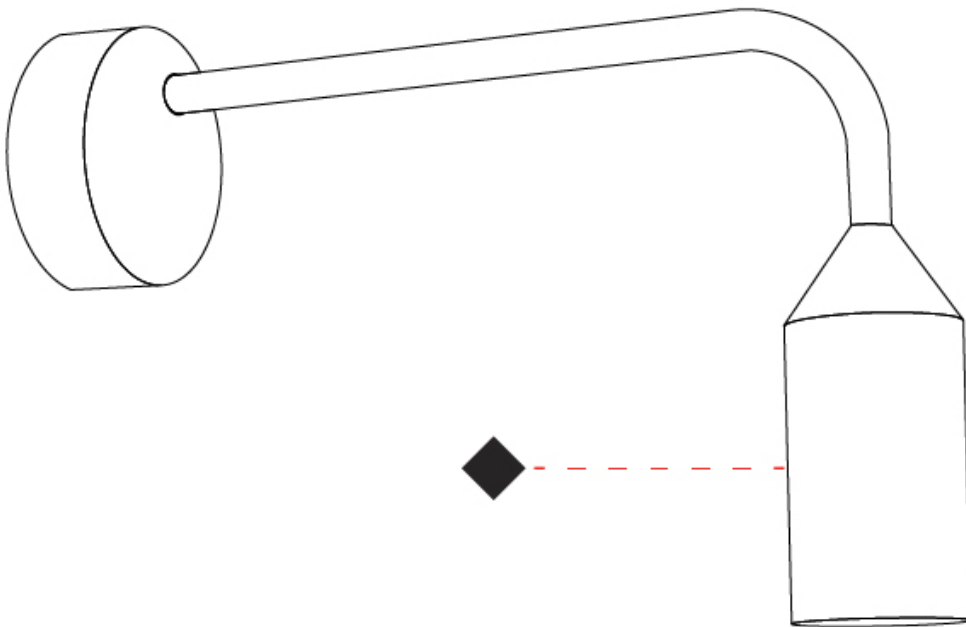

E9W500-

PROJECT _____

TYPE _____

SPECIFIER _____

QUANTITY _____

DATE _____

E