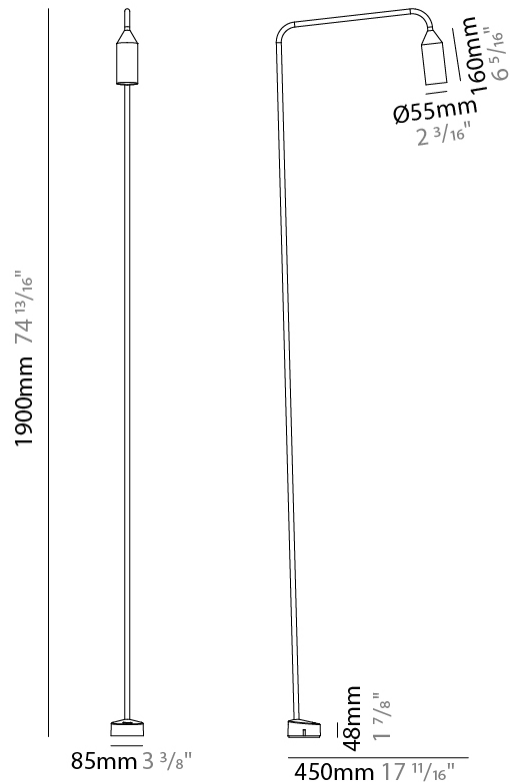

E9B157-

base number   Finish
Options

1. To build a product code in our configurator select the specify button on the base model # product page
2. To build a manual product code on this datasheet choose from the options listed below in blue font and add the suffix to the base model #

GENERAL

Series: Flamingo
Brand: Platak
Division: Exterior
Mounting Type: Post
Mounting Location: Above Ground
Subcategory: Bollard

PHYSICAL

Shape: Abstract
Diameter (mm): 55
Diameter (in): 2 3/16
Height (mm): 1900
Height (in): 74 13/16
Extension (mm): 450
Extension (in): 17 11/16
Light Distribution: Direct
Weight (kg): 2
Weight (lbs): 4.4
Screws: No visible screws
Diffuser: Frosted Methacrylate - 2mm
Fixture Finish: [BLK / WHI / COR](#)
Fixture Material: Aluminum
Upon Request: Finishes - Anthracite, Bronze

ELECTRICAL

Lamp Type: LED
Input Wattage (W): 9
Total Output Wattage (W): 7
Dimming: Non-Dimmable / 0-10V Dimming
Driver Included: No
Driver Location: Remote
Driver Type: Constant Voltage - Universal
Driver Class: Class 2
Input Voltage (V): 120 - 277
Constant Voltage (V): 24

LED

Number of LEDs: 1
Color Temperature (°K): 3000
Max. Delivered Lumen (lm): 385
Nominal Lumen (lm): 705
CRI: >80 CRI
Lamp Life (hrs): 60000

OPTICAL

Optic°: 76
Beam Angle: Diffused

RATINGS AND CERTIFICATIONS

Certified By: Certified for North American Standards
IP rating: IP65
IK Rating: IK06
Bug Rating: B0 U0 G0
Upon Request: Higher Maximum Ambient Temperature