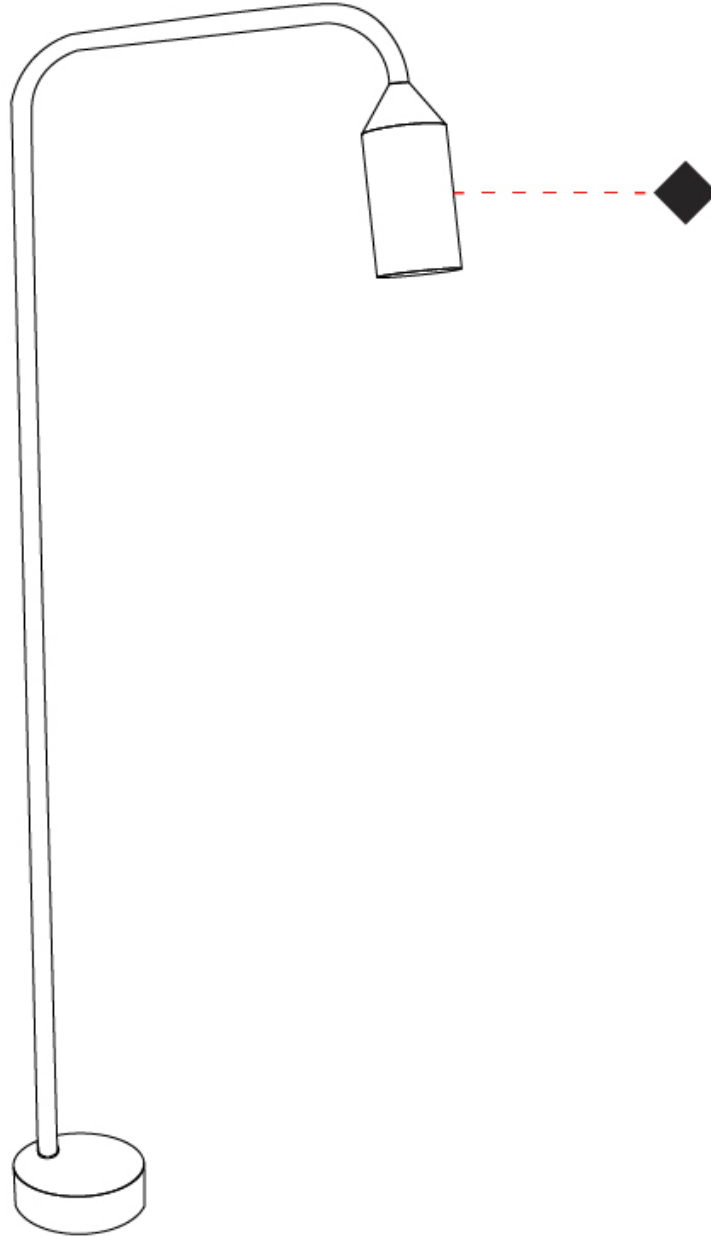

FLAMINGO POST

E9B155-

PROJECT _____

TYPE _____

SPECIFIER _____

QUANTITY _____

DATE _____

E