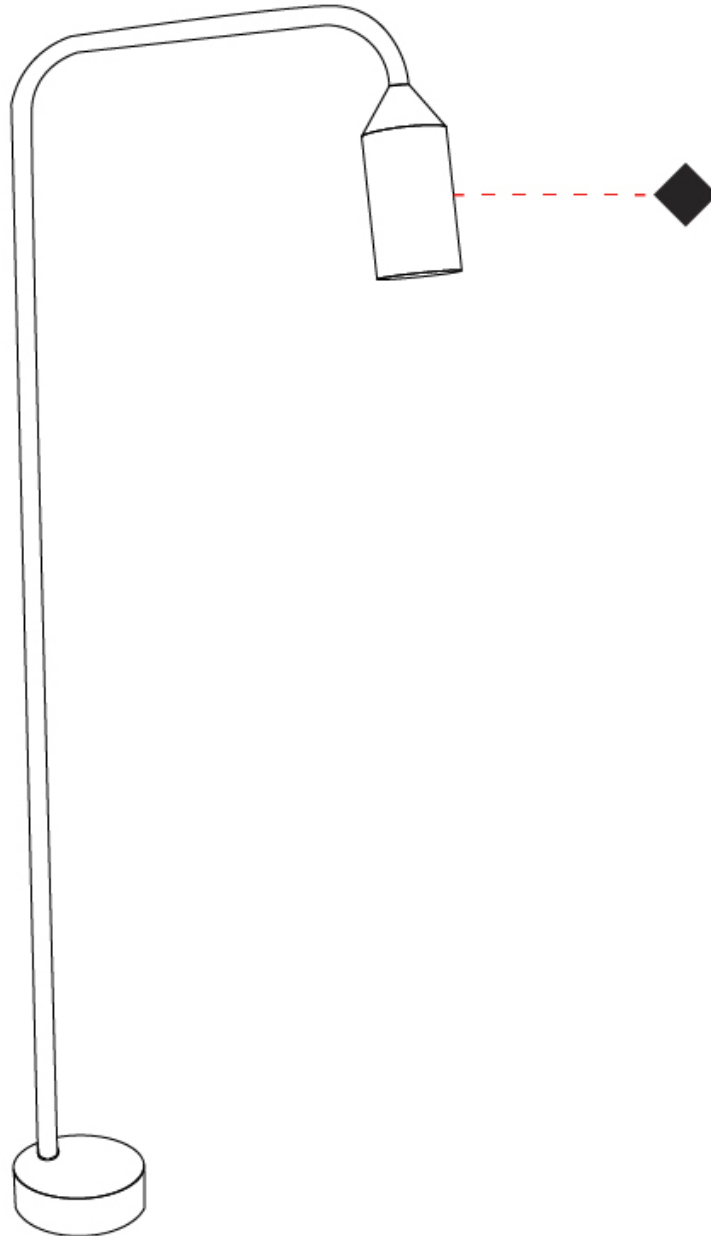

FLAMINGO POST

E9B157-

PROJECT	_____
TYPE	_____
SPECIFIER	_____
QUANTITY	_____
DATE	_____

E