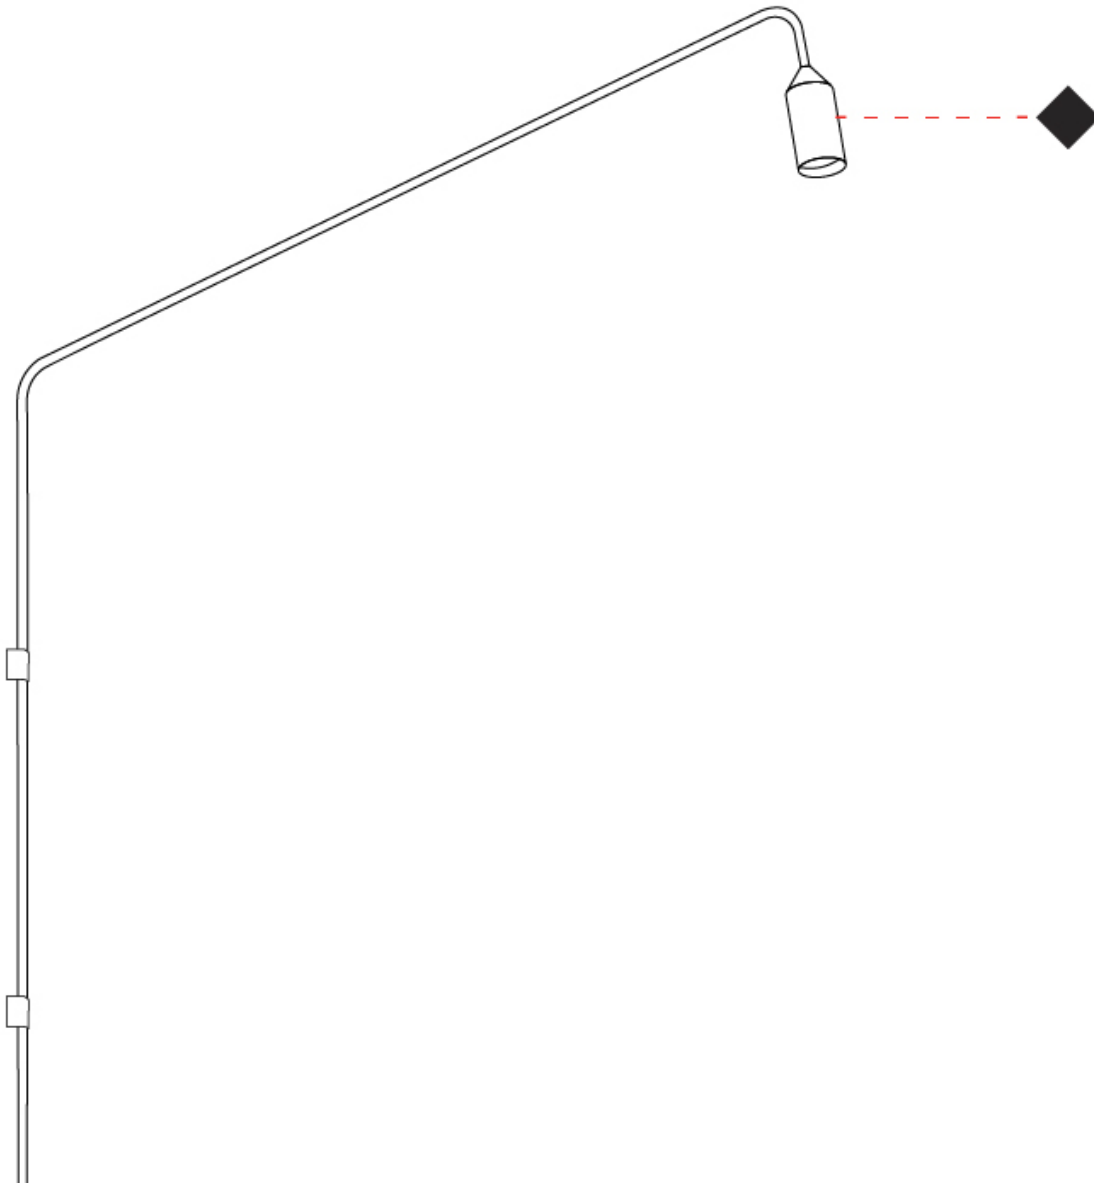

E9W504-

PROJECT

TYPE

SPECIFIER

QUANTITY

DATE